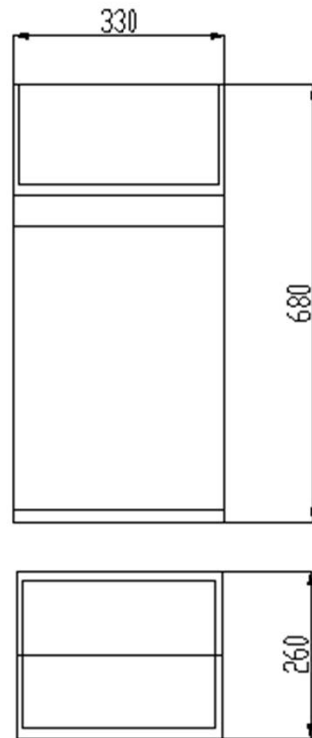

TECHNICAL DRAWING

☐ Blanco	☐ Rojo	☐ Beige	☐ Verde oscuro	☐ Gris
☐ Negro	☐ Burdeos	☐ Azul	☐ Verde	☐ Oxidón

NOFER S.L.
Avenida de la fama, 118
08940 · Cornellà de Llobregat (Barcelona)
Tel +34 934 742 423 · Fax +34 934 743 548
export@nofer.com · www.nofer.com

Related Products

14082.2

14122.2.S

14098.2

14098.2.S