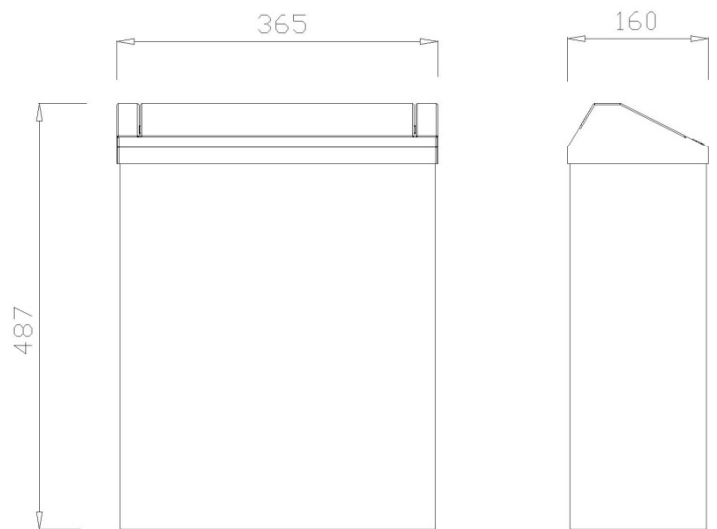

Wall wastepaper bin

- Wastepaper bin in AISI 304 stainless steel, to fix to the wall.
- Durability and resistance.
- With swing cover, removable for easy cleaning.
- Recommended for interior places as public offices, malls, schools, airports, etc.
- Fully welded without edges for a safe use.
- It has internal hooks to hold plastic bags.

TECHNICAL DATA

- Made of AISI 304 stainless steel, satin finish.
- Capacity: 23 liters.
- Dimensions: 487 high x 365 wide x 160 deep mm.
- Maintenance: stainless steel needs maintenance because dust can eventually damage the chrome in stainless steel. We recommend monthly cleaning with our special product.

TECHNICAL DRAWING

Dimensions in mm

SUGGESTED TEXT FOR PRESCRIPTION

Wastepaper bin NOFER or similar, in AISI 304 stainless steel satin finish. To fix to wall, capacity: 23 liters. Dimensions: 487 high x 365 wide x 160 deep mm.