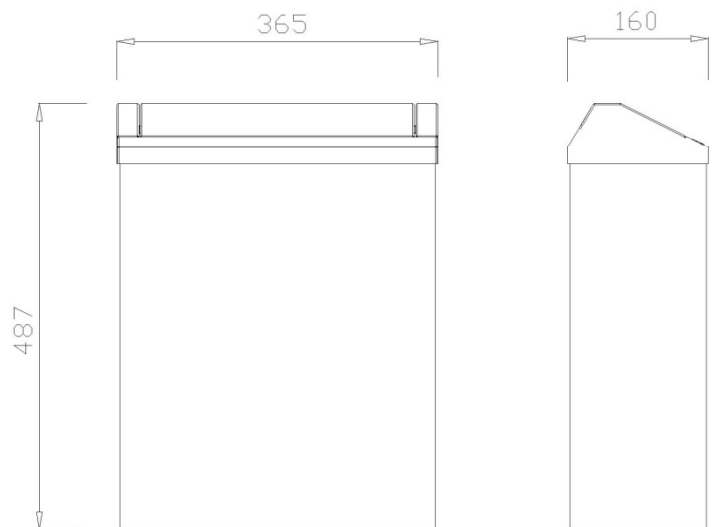

Wall wastepaper bin

- Wastepaper bin in AISI 304 stainless steel, to fix to the wall.
- Durability and resistance.
- With swing cover, removable for easy cleaning.
- Recommended for interior places as public offices, malls, schools, airports, etc.
- Fully welded without edges for a safe use.
- It has internal hooks to hold plastic bags.

TECHNICAL DATA

- Made of AISI 304 stainless steel, polish finish.
- Capacity: 23 liters.
- Dimensions: 487 high x 365 wide x 160 deep mm.
- Maintenance: stainless steel needs maintenance because dust can eventually damage the chrome in stainless steel. We recommend monthly cleaning with our special product.

TECHNICAL DRAWING

Dimensions in mm

The picture belongs to NOFER 14078.S

SUGGESTED TEXT FOR PRESCRIPTION

Wastepaper bin NOFER or similar, in AISI 304 stainless steel polish finish. To fix to wall, capacity: 23 liters. Dimensions: 487 high x 365 wide x 160 deep mm.