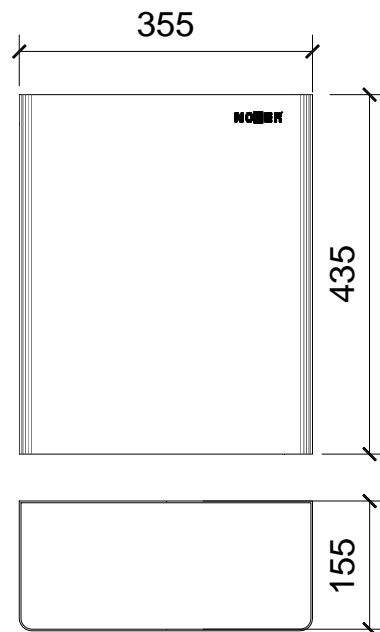

Wall wastepaper bin

- Stainless Steel paper bin to fix to the wall.
- Durability and resistance.
- Recommended for interior places as public offices, malls, schools, airports, etc.
- Fully welded without edges for a safe use.
- It has internal hooks to hold plastic bags.

TECHNICAL DATA

- Made of AISI 304 stainless steel, polish finish.
- Capacity: 23 liters.
- Dimensions: 435 high x 355 wide x 155 deep mm.
- Maintenance: stainless steel needs maintenance because dust can eventually damage the chrome in stainless steel. We recommend monthly cleaning with our special product.

TECHNICAL DRAWING

Dimensions in mm

SUGGESTED TEXT FOR PRESCRIPTION

Wastepaper bin NOFER or similar, in AISI 304 stainless steel, polish finish. To fix to wall, capacity: 23 liters. Dimensions: 435 high x 355 wide x 155 deep mm.