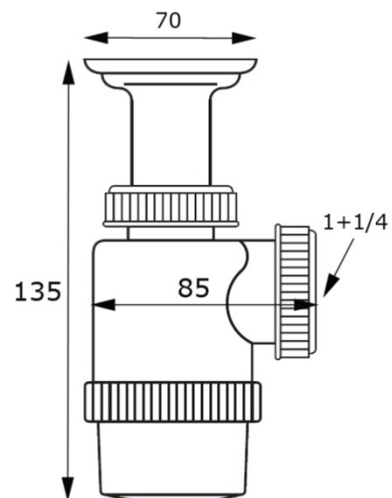

ABS bottle trap

· ABS bottle trap.

TECHNICAL DATA

· Made of white ABS.  
· Equipped with valve, bottle siphon and plug.

SUGGESTED TEXT FOR PRESCRIPTION

NOFER or similar, white ABS bottle trap. Equipped with valve, bottle siphon and plug. Water conexión 1 – ¼ ”.

TECHNICAL DRAWING

NOFER S.L.  
Avenida de la fama, 118  
08940 · Cornellà de Llobregat (Barcelona)  
Tel +34 934 742 423 · Fax +34 934 743 548  
export@nofer.com · www.nofer.com