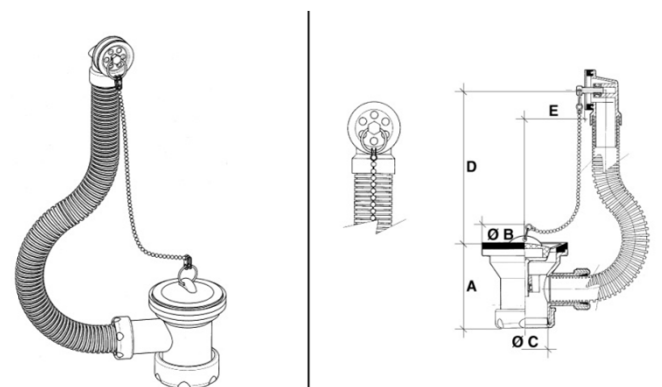

Water outlet valve and overflow fitting set

- Water outlet valve and round overflow fitting set.
- Equipped with plug, chain and rings.

TECHNICAL DATA

- Main body made of ABS, plug made of ABS.
- Flexible overflow pipe.
- Equipped with rubber gaskets and M6 x 35 screw.
- Dimensions: 1 ½ " outlet, Ø 70 mm valve. Overflow plate Ø 35,5 mm.

SUGGESTED TEXT FOR PRESCRIPTION

NOFER or similar, water outlet valve with overflow fitting set made of ABS. Equipped with PVC plug, rubber gaskets and screw. Dimensions: 1 ½ " outlet, Ø 70 mm valve. Overflow plate Ø 35,5 mm.

TECHNICAL DRAWING

A	B	C	D	E
78	80	40	200 máx.	120 máx.

DIMENSIONS IN mm

NOFER S.L.
 Avenida de la fama, 118
 08940 - Cornellà de Llobregat (Barcelona)
 Tel +34 934 742 423 · Fax +34 934 743 548
 export@nofer.com · www.nofer.com