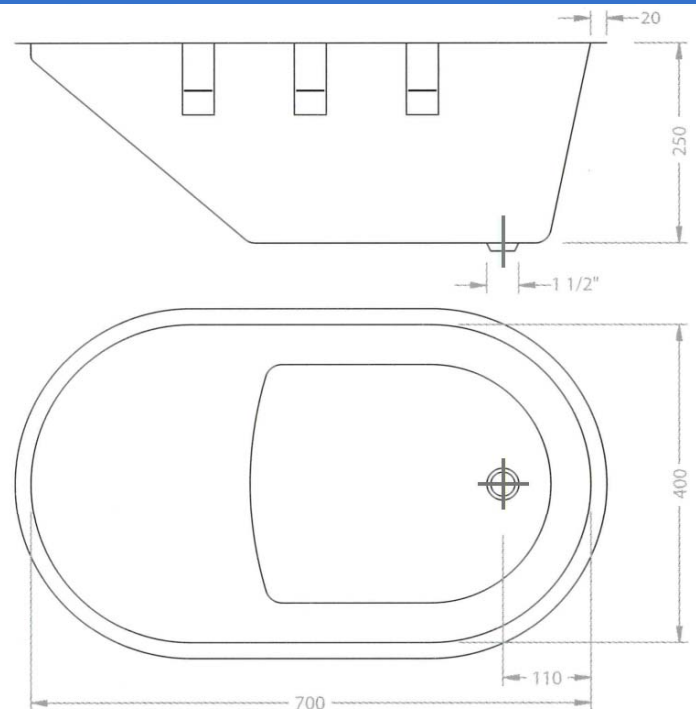

Children bathtub

- Children bathtub in AISI 304 stainless steel.
- For flush mounting. Fixing materials included.
- Suitable for hospitals.
- Durability and resistance against rust.
- Satin finish.

TECHNICAL DATA

- Made of AISI 304 stainless steel.
- Drain 1 1/2".
- Without overflow hole.
- Includes a chained filler cap.
- Maximum dimensions: 250 high x 740 long x 440 wide mm.
- Maintenance: Stainless steel needs maintenance because dust can eventually damage the chrome in stainless steel. We recommend monthly cleaning with our special product.

TECHNICAL DRAWING

Dimensions in mm

SUGGESTED TEXT FOR PRESCRIPTION

Children bathtub NOFER or similar, in AISI 304 stainless steel, satin finish. With a chained filler cap. Maximum dimensions: 250 high x 740 long x 440 wide mm.