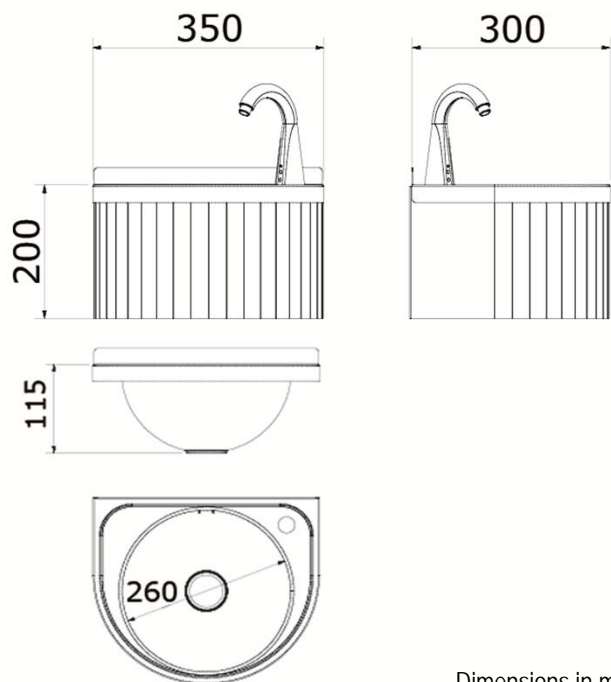

Wall mounted wash basin with automatic tap

- AISI 304 stainless steel open wash basin.
- Durability and resistance against rust and corrosion.
- Satin finished.
- Activated by electronic sensor. Battery powered, no electrical installation required. Approximate battery life: 6 months.
- Spout, tap and outlet valve included.
- Soap dispenser drill not included.
- Equipped with no-return mixer valve.

TECHNICAL DATA

- Made of satin finished AISI 304 stainless steel.
- Dimensions: 200 height x 350 width x 350 depth (mm). Bowl Ø 260, 115 depth (mm).
- Maintenance: stainless steel needs maintenance because dust can eventually damage the chrome in stainless steel. We recommend monthly cleaning with a stainless steel special cleaner.

SUGGESTED TEXT FOR PRESCRIPTION

NOFER or similar, AISI 304 stainless steel open wash basin. Satin finished. With battery powered automatic tap. Dimensions: 200 height x 350 width x 350 depth (mm). Bowl Ø 260, 115 depth (mm).

TECHNICAL DRAWING

Dimensions in mm

NOFER S.L.  
 Avenida de la fama, 118  
 08940 · Cornellà de Llobregat (Barcelona)  
 Tel +34 934 742 423 · Fax +34 934 743 548  
 export@nofer.com · www.nofer.com