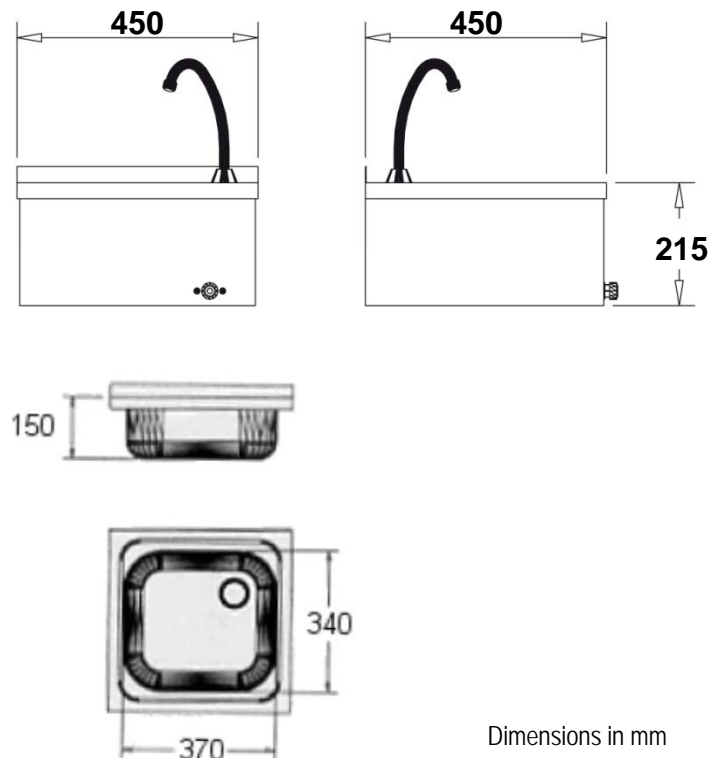

Opened automatic wash basin

- Opened AISI 304 stainless steel wash basin, to fix to wall.
- Polish finish.
- Electronic tap. Battery powered, electrical installation not required. Approximate battery life: 6 months.
- Includes tap, temporized push button and drainage valve.
- Hole for soap dispenser not included.
- Durability and resistance to rust.
- Suitable for collectivities.

TECHNICAL DATA

- Made of AISI 304 stainless steel.
- Dimensions: 215 high x 450 wide x 450 deep mm. Bowl dimensions: 370 wide x 340 long x 150 deep mm.
- Maintenance: Stainless steel needs maintenance because dust can eventually damage the chrome in stainless steel. We recommend monthly cleaning with our special product.

TECHNICAL DRAWING

SUGGESTED TEXT FOR PRESCRIPTION

Opened automatic wash basin NOFER or similar, in AISI 304 stainless steel, polish finish. To fix to wall. Dimensions: 215 high x 450 wide x 450 deep mm. Bowl dimensions: 370 wide x 340 long x 150 deep mm. Includes electronic tap, temporized push button and drainage valve.