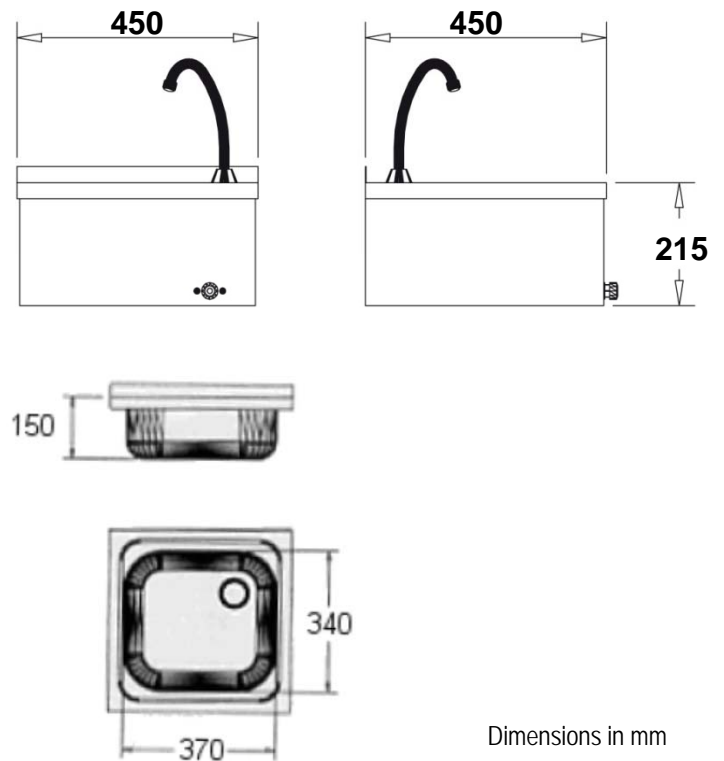

Opened wash basin

- Opened AISI 304 stainless steel wash basin, to fix to wall.
- Polish finish.
- Push button, knee operated.
- Includes tap, temporized push button and drainage valve.
- Hole for soap dispenser not included.
- Durability and resistance to rust.
- Suitable for collectivities.

TECHNICAL DATA

- Made of AISI 304 stainless steel.
- Dimensions: 215 high x 450 wide x 450 deep mm. Bowl dimensions: 370 wide x 340 long x 150 deep mm.
- Maintenance: Stainless steel needs maintenance because dust can eventually damage the chrome in stainless steel. We recommend monthly cleaning with our special product.

TECHNICAL DRAWING

SUGGESTED TEXT FOR PRESCRIPTION

Opened wash basin NOFER or similar, in AISI 304 stainless steel, polish finish. To fix to wall. Dimensions: 215 high x 450 wide x 450 deep mm. Bowl dimensions: 370 wide x 340 long x 150 deep mm. Includes tap, temporized push button and drainage valve.