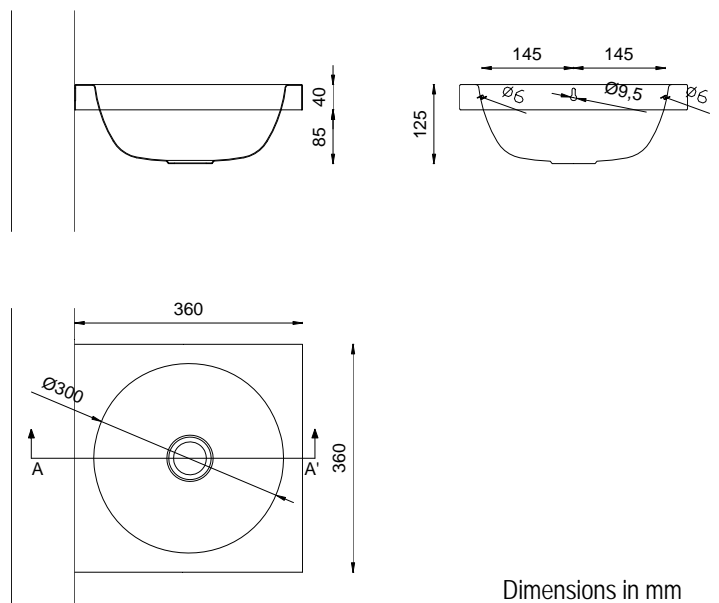

Opened wash basin

- Opened wash basin in AISI 304 stainless steel.
- Satin finish.
- Durability and resistance against rust.
- Antivandalic.
- Suitable for collectivities.

TECHNICAL DATA

- Made of AISI 304 stainless steel.
- Dimensions: 125 high x 360 wide x 360 deep mm. Bowl Ø 300 mm.
- Tap hole not included.
- Do not includes hole for soap dispenser, either valves.
- Maintenance: stainless steel needs maintenance because dust can eventually damage the chrome in stainless steel. We recommend monthly cleaning with our special product.

SUGGESTED TEXT FOR PRESCRIPTION

Opened wash basin NOFER or similar, in AISI 304 stainless steel satin finish. Antivandalic. Dimensions: 125 high x 360 wide x 360 deep mm. Bowl Ø 300 mm.

TECHNICAL DRAWING