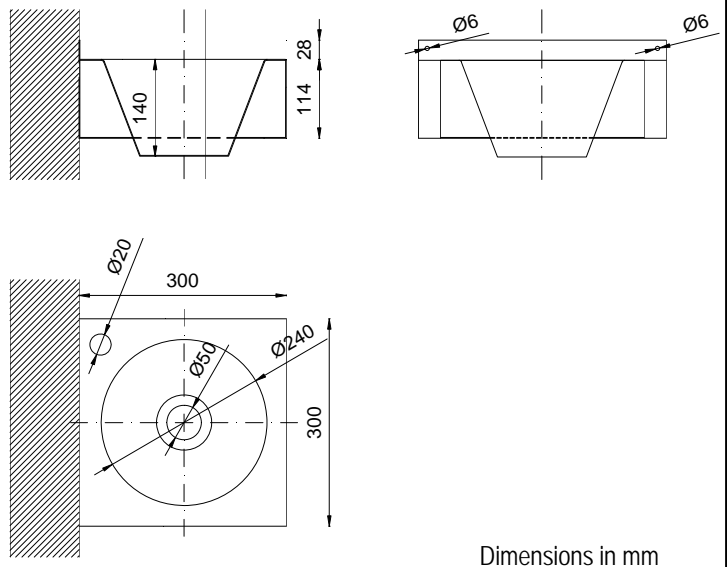

Opened wash basin

- Opened AISI 304 stainless steel wash basin, to fix to wall.
- Polish finish.
- Includes tap hole.
- Valve, siphon and hole for soap dispenser no included.
- Durability and resistance to rust.
- Suitable for collectivities.

TECHNICAL DATA

- Made of AISI 304 stainless steel.
- Maximum dimensions: 140 high x 300 wide x 300 deep mm. Bowl Ø 240 mm. Backsplash 28 mm, protective covering 114 mm.
- Tap hole Ø 20 mm.
- Maintenance: Stainless steel needs maintenance because dust can eventually damage the chrome in stainless steel. We recommend monthly cleaning with our special product.

SUGGESTED TEXT FOR PRESCRIPTION

Opened wash basin NOFER or similar, in AISI 304 stainless steel polish finish. Dimensions: 140 high x 300 wide x 300 deep mm. Bowl Ø 240 mm. With backsplash and protective covering.

TECHNICAL DRAWING

Dimensions in mm

NOFER S.L.
 Avenida de la fama, 118
 08940 · Cornellà de Llobregat (Barcelona)
 Tel +34 934 742 423 · Fax +34 934 743 548
 export@nofer.com · www.nofer.com

Related Products