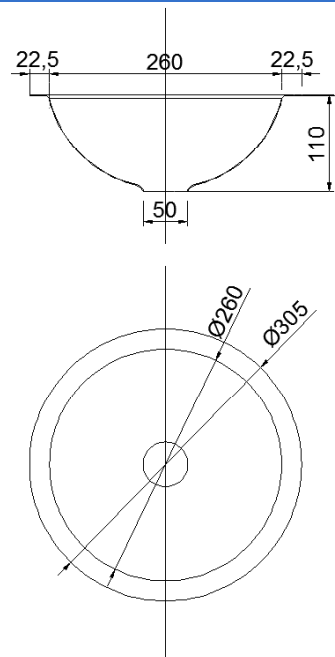

**Wash basin**

- Wash basin in AISI 304 stainless steel.
- Polish finish. Also available in satin finish (NOFER 13028.S.PLANA).
- To install under the countertop, or to weld to a stainless steel countertop.
- Without overflow hole.
- Drainage valve, grating and overflow trap are optional.

**TECHNICAL DATA**

- Made of AISI 304 stainless steel.
- Dimensions: Ø int. 260 mm, Ø ext. 305 mm, 110 mm high.
- Maintenance: stainless steel needs maintenance because dust can eventually damage the chrome in AISI 304 stainless steel. We recommend monthly cleaning with our special product.

**SUGGESTED TEXT FOR PRESCRIPTION**

NOFER or similar wash basin, in AISI 304 stainless steel, polish finished. To install under the countertop, or to weld to it.  
 Dimensions: Ø int. 260 mm, Ø ext. 305 mm, 110 mm high

**TECHNICAL DRAWING**

Dimensions in mm

NOFER S.L.  
 Avenida de la fama, 118  
 08940 · Cornellà de Llobregat (Barcelona)  
 Tel +34 934 742 423 · Fax +34 934 743 548  
 export@nofer.com · www.nofer.com