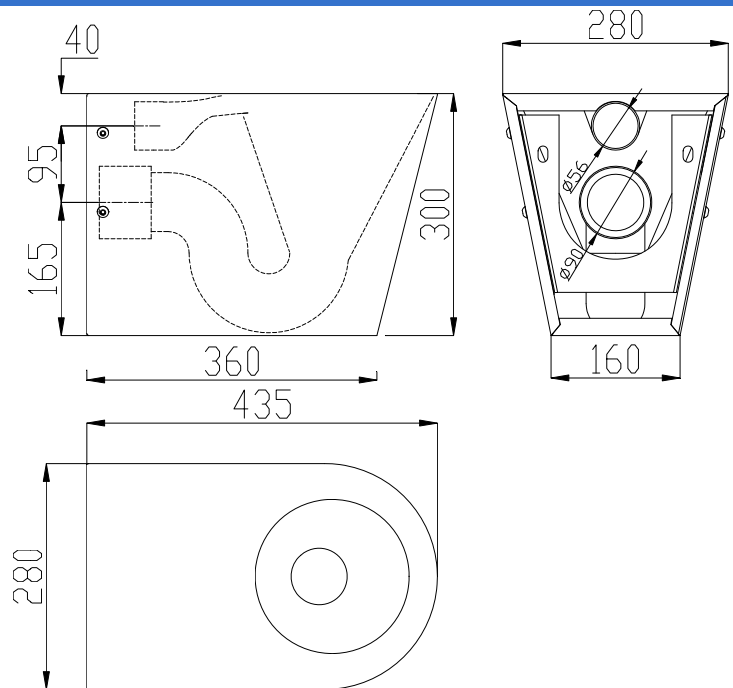

Children toilet pan

- Children toilet floor pan in AISI 304 stainless steel.
- Horizontal drainpipe.
- Especially designed for children.
- Vandal proof, totally welded without cutting edges
- Designed for high frequency use.
- Easy to clean, durability and resistance against rust and corrosion.
- Polish finish, also available in satin finish (NOFER 13014.S).

Lid (NOFER 15030) not included

TECHNICAL DATA

- Made of AISI 304 stainless steel.
- Dimensions: 300 high x 280 wide x 435 deep mm.
- Water inlet connection Ø 56 mm and drainpipe outlet Ø 90 mm.
- Suitable for manual or automatic flusher system.
- Optional: black wooden lid (NOFER 15030).
- Maintenance: stainless steel needs maintenance because dust can eventually damage the chrome in stainless steel. We recommend monthly cleaning with our special product.

TECHNICAL DRAWING

Dimensions in mm

SUGGESTED TEXT FOR PRESCRIPTION

Children toilet floor pan NOFER or similar, in AISI 304 stainless steel polish finished. Horizontal drainpipe. Dimensions: 300 high x 280 wide x 435 deep mm. Water inlet connection Ø 56 mm and drainpipe outlet Ø 90 mm.