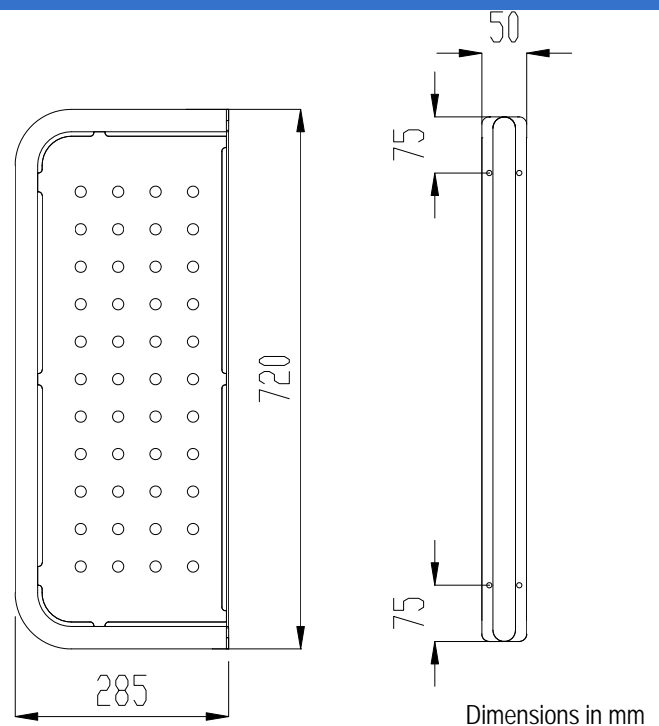

**Urinal divider**

- Wall mounted urinal divider in AISI 304 stainless steel.
- Durability and resistance against rust and corrosion.
- Satin finish.

**TECHNICAL DATA**

- Made of AISI 304 stainless steel perforated plate.
- Dimensions: 720 high x 50 wide x 285 deep mm.
- Installation: fixed through screws (not included). Recommended to use stainless steel screws for hang.
- Maintenance: Stainless steel needs maintenance because dust can eventually damage the chrome in stainless steel. We recommend monthly cleaning with our special product.

**TECHNICAL DRAWING**

**SUGGESTED TEXT FOR PRESCRIPTION**

Wall mounted urinal divider NOFER or similar, in AISI 304 stainless steel perforated plate. Satin finish. Dimensions: 720 high x 50 wide x 285 deep mm.