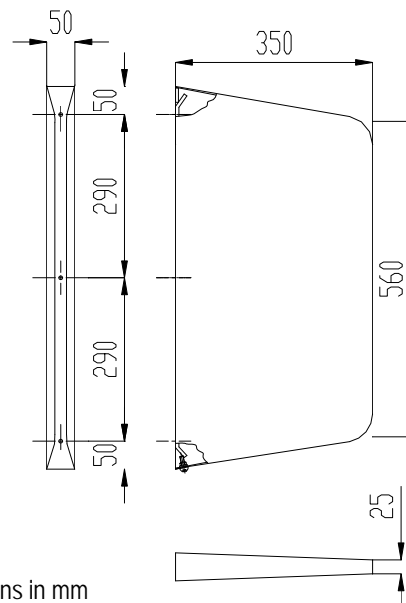

Urinal divider

- Wall mounted urinal divider in AISI 304 stainless steel.
- Durability and resistance against rust and corrosion.
- Satin finish.

TECHNICAL DATA

- Made of AISI 304 stainless steel.
- Dimensions: 680 high x 50 wide x 350 deep mm.
- Installation: fixed through screws (not included). Recommended to use stainless steel screws for hang.
- Maintenance: Stainless steel needs maintenance because dust can eventually damage the chrome in stainless steel. We recommend monthly cleaning with our special product.

SUGGESTED TEXT FOR PRESCRIPTION

Wall mounted urinal divider NOFER or similar, in AISI 304 stainless steel satin finish. Dimensions: 680 high x 50 wide x 350 deep mm.

TECHNICAL DRAWING

NOFER S.L.
 Avenida de la fama, 118
 08940 · Cornellà de Llobregat (Barcelona)
 Tel +34 934 742 423 · Fax +34 934 743 548
 export@nofer.com · www.nofer.com