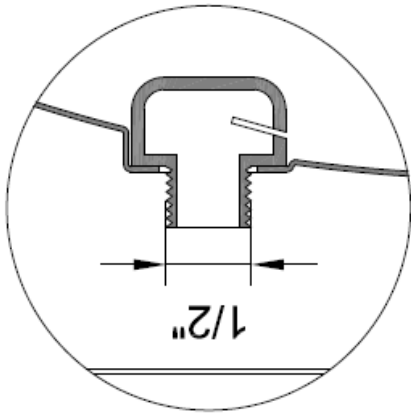

Wall mounted urinal

TECHNICAL DATA

- AISI 304 stainless steel wall mounted urinal.
  - Durability and resistance against rust and corrosion.
  - Polish finished. Also available satin finished (NOFER 13004.S).
  - Designed for concealed flushing system, manual or automatic.
- 
- Made in AISI 304 stainless steel.
  - Stainless steel plate thickness: 1,5 mm (urinal), 1,2 mm (side board).
  - Dimensions: 600 high x 360 width x 395 depth (mm).
  - Water inlet 1/2" thread, water outlet 2" thread.
  - Maintenance: stainless steel requires maintenance, after some time dust may damage the stainless steel chrome. We recommend a regular cleaning with an specific stainless steel cleaner.
  - Installation: fixed through screws (not included). Recommended to use stainless steel screws for hang.

SUGGESTED TEXT FOR PRESCRIPTION

NOFER or similar wall mounted urinal, made of satin finished AISI 304 stainless steel. Dimensions 600 high x 360 width x 395 depth (mm).

NOFER S.L.  
 Avenida de la fama, 118  
 08940 · Cornellà de Llobregat (Barcelona)  
 Tel +34 934 742 423 · Fax +34 934 743 548  
 export@nofer.com · www.nofer.com

Related Products

13002.S

13003.12.S

13008.S

13016.B

13020

13022.S

NOFER S.L.  
Avenida de la fama, 118  
08940 - Cornellà de Llobregat (Barcelona)  
Tel +34 934 742 423 - Fax +34 934 743 548  
export@nofer.com - www.nofer.com