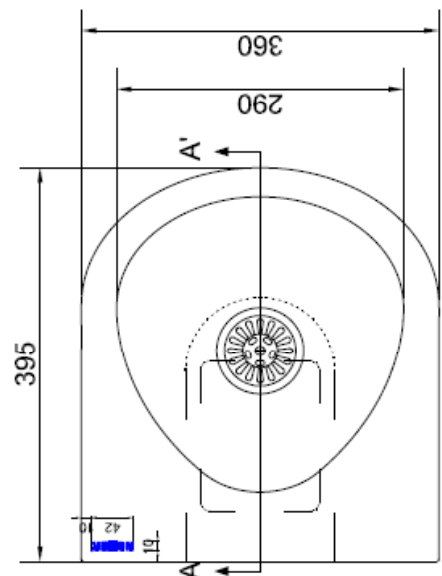

NOFER S.L.
Avenida de la fama, 118
08940 - Cornellà de Llobregat (Barcelona)
Tel +34 934 742 423 - Fax +34 934 743 548
export@nofer.com - www.nofer.com