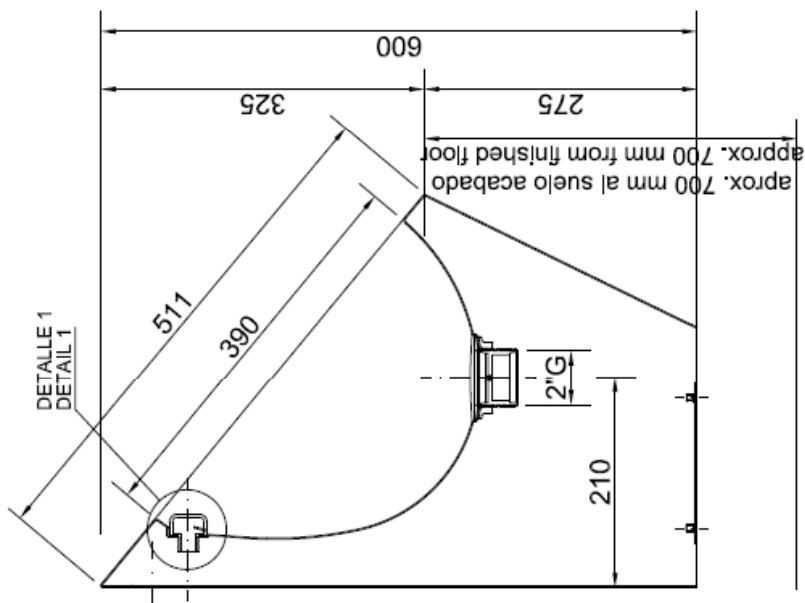

NOFER S.L.
Avenida de la fama, 118
08940 - Cornellà de Llobregat (Barcelona)
Tel +34 934 742 423 - Fax +34 934 743 548
export@nofer.com - www.nofer.com