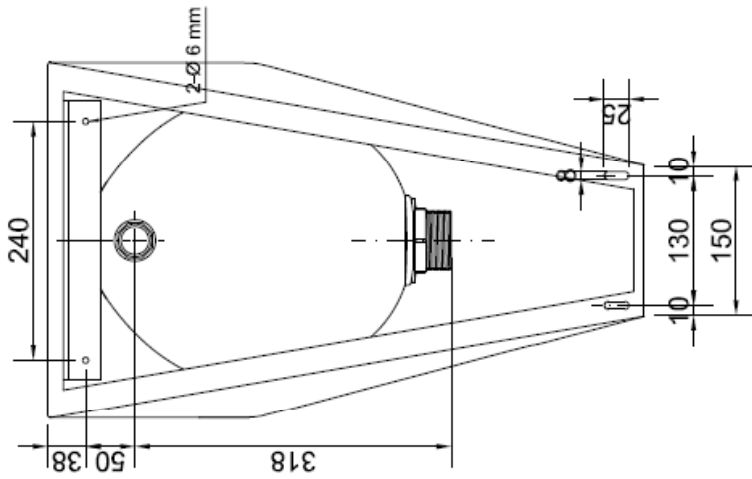

NOFER S.L.
Avenida de la fama, 118
08940 - Cornellà de Llobregat (Barcelona)
Tel +34 934 742 423 - Fax +34 934 743 548
export@nofer.com - www.nofer.com