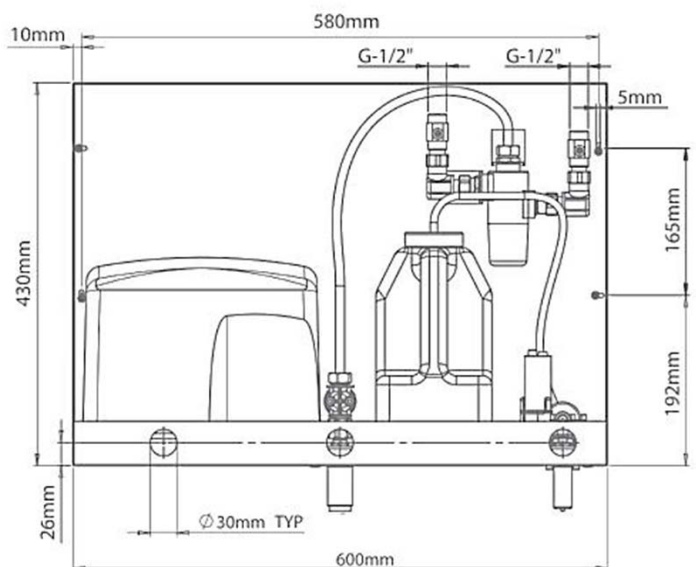

Compact furniture for installation behind mirror

- Compact furniture with automatic hand dryer, sensor faucet and automatic soap dispenser.
- Hidden installation behind the mirror.
- Thermostatic mixer.
- Suitable for continuous use.
- Frame made of stainless steel.
- Robust, vandal proof and safe to be constructed without cutting edges or other dangerous components.
- Reduced consumption of soap and water.
- Noncontact use, prevents the spread of germs.

TECHNICAL DATA

- Housing made of stainless steel.
- Dimensions: 430 height x 600 width x 120 depth (mm). Also other dimensions by request.

SUGGESTED TEXT FOR PRESCRIPTION

NOFER or similar, compact furniture with automatic hand dryer, sensor faucet and automatic soap dispenser. Frame made of stainless steel. Dimensions: 430 height x 600 width x 120 depth (mm).

TECHNICAL DRAWING

NOFER S.L.  
 Avenida de la fama, 118  
 08940 · Cornellà de Llobregat (Barcelona)  
 Tel +34 934 742 423 · Fax +34 934 743 548  
 export@nofer.com · www.nofer.com

Related Products