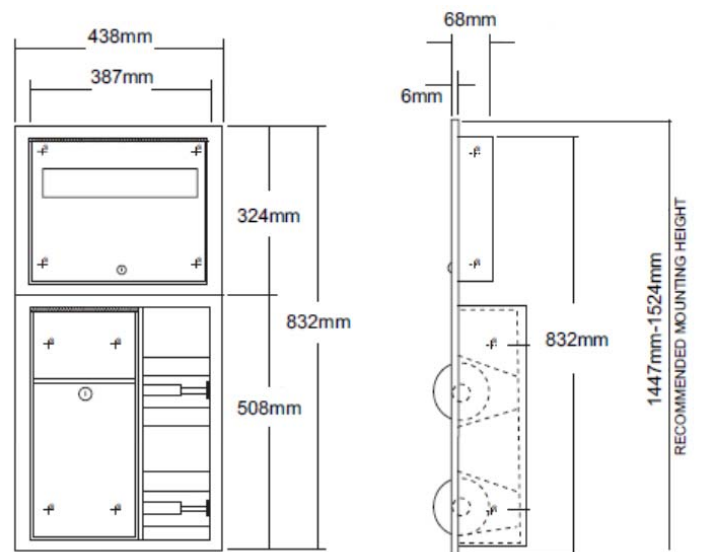

TECHNICAL DRAWING