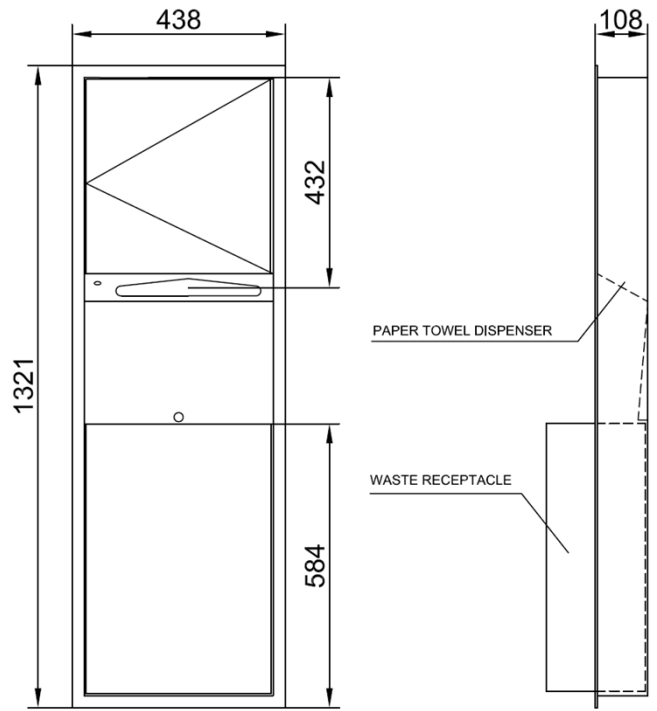

Compact unit

- Compact unit with paper towel dispenser and waste bin.
- Wall recessed.
- Durability and resistance to corrosion.
- Semi-recessed waste bin, removable, with security lock.
- Stainless steel satin finish.
- Totally welded, without dangerous shapes.

TECHNICAL DETAILS

- Made in AISI 304 stainless steel.
- Dimensions max: 1321 mm high x 438 mm wide x 108 mm deep.
- Towel paper dispenser Z with security lock and highly resistant stainless steel hinge.
- Towel paper dispenser Z. Capacity: 600 towels.
- Semi-recessed waste bin, removable, with security lock.
- Waste bin capacity: 45 liters.
- Installation: fixation to wall through 8 points. Necessary hole in the wall: 400 x 1334 x 102 mm. Recommended height: superior part at 1400 – 1600 mm of the floor.

TECHNICAL DRAWING

Dimensions in mm

SUGGESTED TEXT FOR PRESCRIPTION

Compact unit NOFER or similar, recessed, made in AISI 304 stainless steel, with paper towel dispenser (capacity 600 towels) and waste bin, semi-recessed and removable (capacity 45 liters). Dimensions: 1321 mm high x 438 mm width x 108 mm depth.