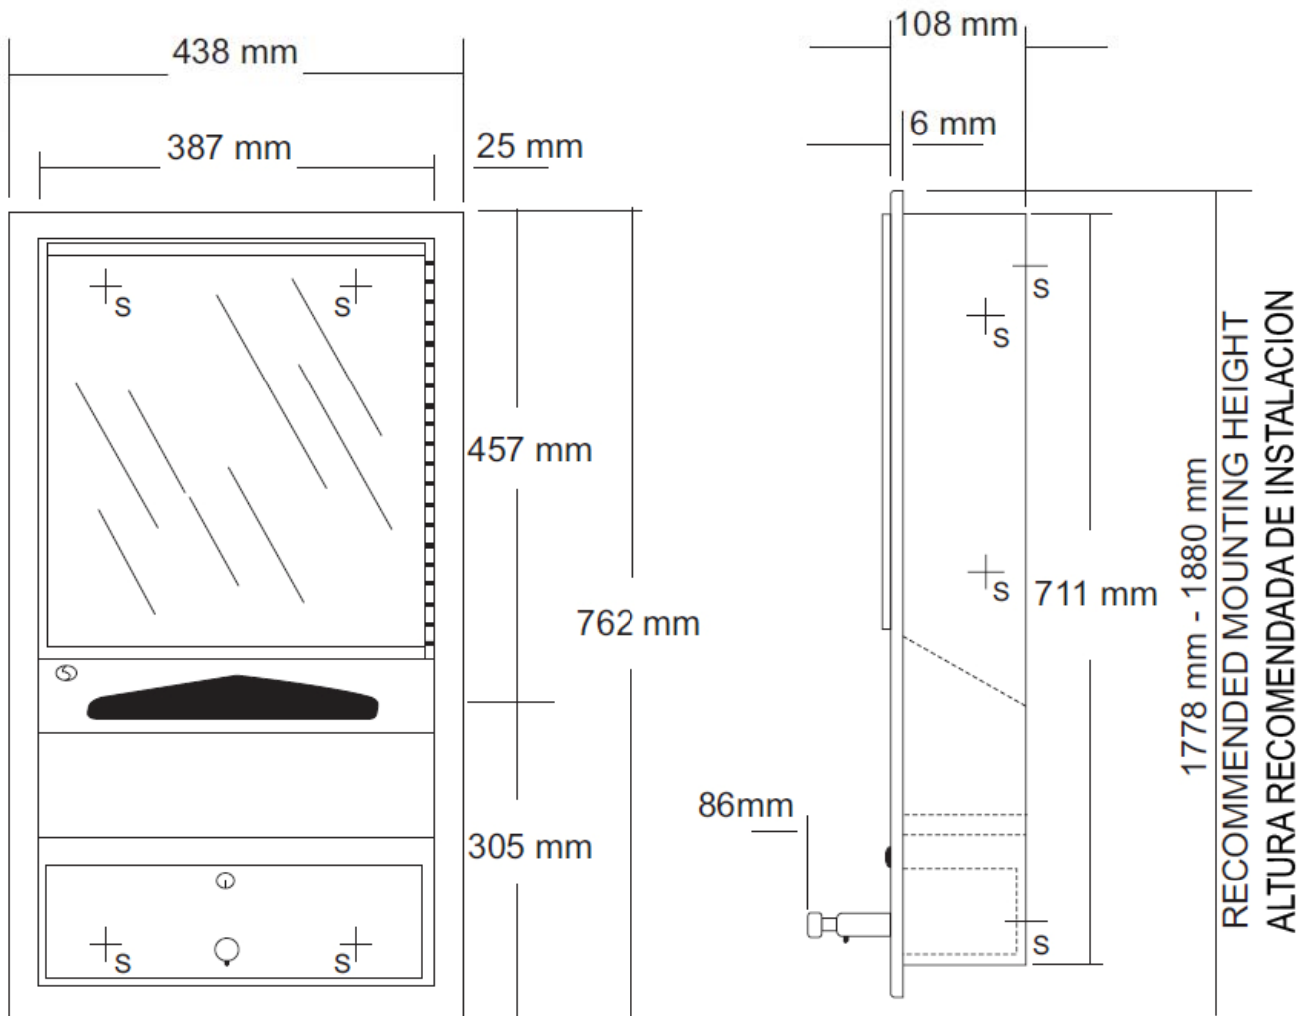

TECHNICAL DRAWING

NOFER S.L.
Avenida de la fama, 118
08940 - Cornellà de Llobregat (Barcelona)
Tel +34 934 742 423 · Fax +34 934 743 548
nofer@nofer.com · www.nofer.com