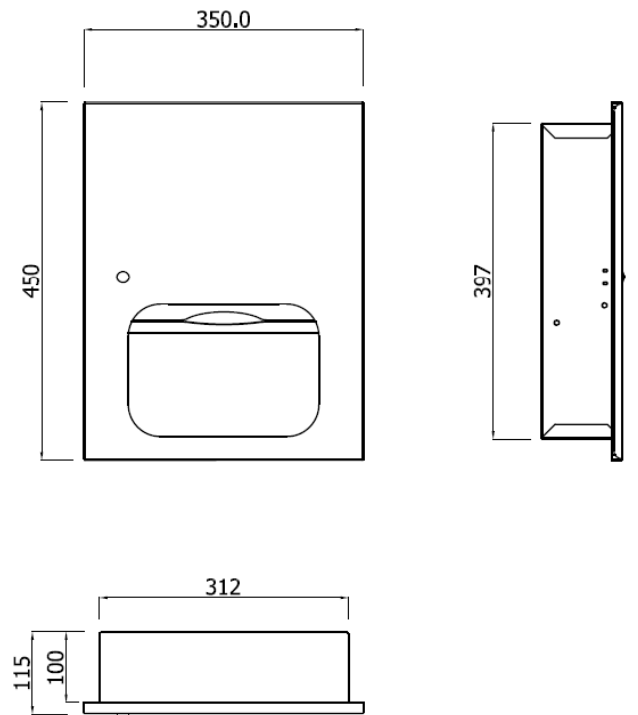

Paper towel dispenser

- Compact unit with paper towel dispenser.
- Wall recessed.
- Satin finished stainless steel.
- Apertura frontal para rellenado. Con cierre y llave de seguridad.
- Resistance against dust and corrosion.
- Vandalproof.

- Made of AISI 304 stainless steel. Door plate thickness 1,2 mm. Body plate thickness 0,8 mm.
- Capacity: 350 paper towels approx.
- Dimensions: 450 high x 350 width x 115 depth (mm).
- Wall rough dimensions: 407 x 320 x 110 mm.
- Maintenance: stainless steel needs maintenance because dust can eventually damage the Chrome (Cr) contained in stainless steel. We recommend monthly cleaning with an specific product for stainless steel.

SUGGESTED TEXT FOR PRESCRIPTION

NOFER or similar, wall recessed compact unit with paper towel dispenser. Made of satin finished AISI 304 stainless steel. Capacity: 350 paper towels approx. Dimensions: 450 high x 350 width x 115 depth (mm).

TECHNICAL DRAWING

Dimensions in mm.

+/- 3 mm

NOFER S.L.
 Avenida de la fama, 118
 08940 · Cornellà de Llobregat (Barcelona)
 Tel +34 934 742 423 · Fax +34 934 743 548
 nofer@nofer.com · www.nofer.com