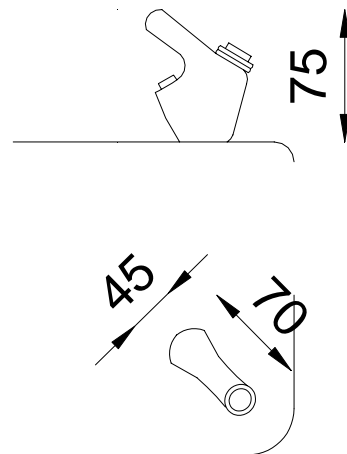

Fountain Tap

- Tap for fountain.
- Push button.
- Suitable for collectivities and inside public areas.

TECHNICAL DATA

- Manufactured in chromeplated brass.
- Size: 45 mm width x 70 mm depth x 75 mm height.
- Connection Ø 3/8 "

SUGGESTED TEXT FOR PRESCRIPTION

NOFER fountain tap or similar, chromeplated brass with push button. Sizes: 45 mm width x 70 mm depth x 75 mm height. Connection Ø 3/8 ".

TECHNICAL DRAWING

NOFER S.L.
 Avenida de la fama, 118
 08940 - Cornellà de Llobregat (Barcelona)
 Tel +34 934 742 423 · Fax +34 934 743 548
 nofer@nofer.com · www.nofer.com