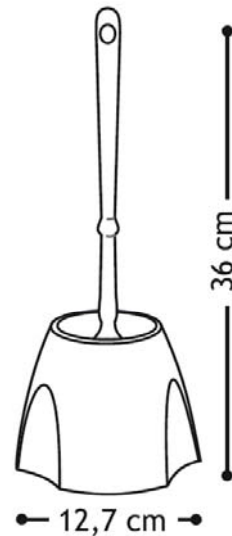

Toilet brush

- Toilet brush for standing on the floor.
- Installation not required.

TECHNICAL DATA

- Made of thermoplastic materials, white color.
- Dimensions: Ø 127 mm, 360 mm high.

SUGGESTED TEXT FOR PRESCRIPTION

Toilet brush NOFER or similar, made of thermoplastic materials. White color. Dimensions: Ø 127 mm, 360 mm high.

TECHNICAL DRAWING

NOFER S.L.
 Avenida de la fama, 118
 08940 · Cornellà de Llobregat (Barcelona)
 Tel +34 934 742 423 · Fax +34 934 743 548
 export@nofer.com · www.nofer.com