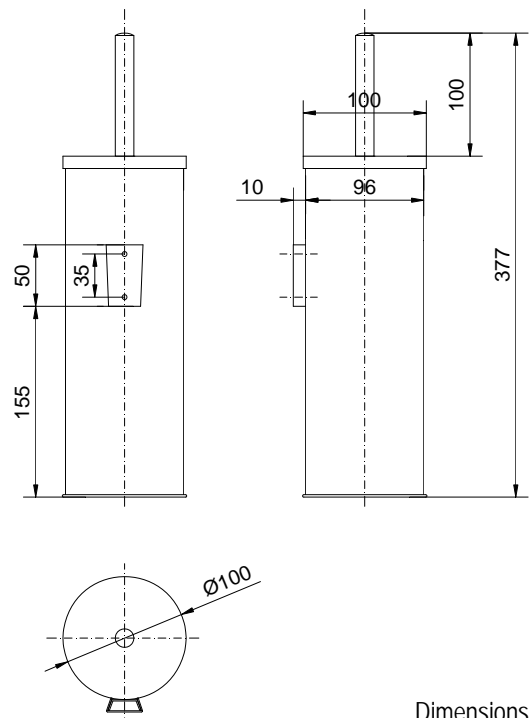

Toilet brush

- Stainless steel toilet brush.
- Satin finish.
- Suitable for collectivities.
- Resistance and durability against corrosion.
- Rear fixing plate included.

TECHNICAL DATA

- Made of satin finished stainless steel.
- Dimensions: 265 high (with handle 377) x 100 wide x 110 deep mm.
- Two wall fixing drills. Fixing materials included.
- Internal cup made of white polypropylene (dimensions: 140 mm high, Ø 86 mm).

TECHNICAL DRAWING

Dimensions in mm

SUGGESTED TEXT FOR PRESCRIPTION

NOFER or similar, stainless steel toilet brush. Satin finish.
 Dimensions: 265 high (with handle 377) x 100 wide x 110 deep mm.

NOFER S.L.
 Avenida de la fama, 118
 08940 · Cornellà de Llobregat (Barcelona)
 Tel +34 934 742 423 · Fax +34 934 743 548
 export@nofer.com · www.nofer.com