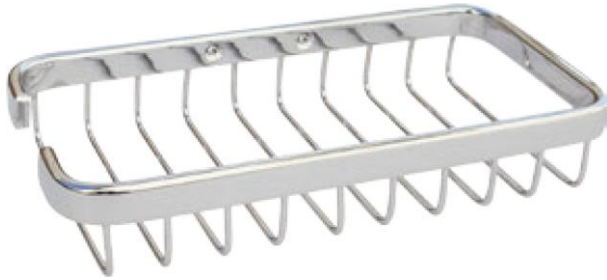

Soap basket

- Rectangular soap basket..
- Suitable for collectivities.
- Resistance and durability against corrosion.

TECHNICAL DATA

- Made of polish stainless steel.
- Dimensions: 35 height x 218 width x 108 depth (mm).
- Fixing components included. Fixing hidden.

SUGGESTED TEXT FOR PRESCRIPTION

NOFER soap basket made of stainless steel, polish finished.
Dimensions: 35 height x 218 width x 108 depth (mm).

TECHNICAL DRAWING

NOFER S.L.
Avenida de la fama, 118
08940 · Cornellà de Llobregat (Barcelona)
Tel +34 934 742 423 · Fax +34 934 743 548
export@nofer.com · www.nofer.com