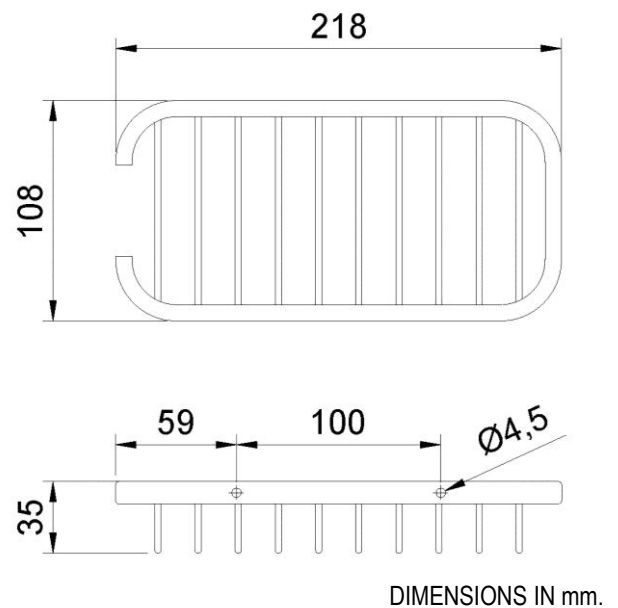

Soap basket

- Rectangular soap basket..
- Suitable for collectivities.
- Resistance and durability against corrosion.

TECHNICAL DATA

- Made of polish stainless steel.
- Dimensions: 35 height x 218 width x 108 depth (mm).
- Fixing components included. Fixing hidden.

SUGGESTED TEXT FOR PRESCRIPTION

NOFER soap basket made of stainless steel, polish finished.
Dimensions: 35 height x 218 width x 108 depth (mm).

TECHNICAL DRAWING

NOFER S.L.
Avenida de la fama, 118
08940 · Cornellà de Llobregat (Barcelona)
Tel +34 934 742 423 · Fax +34 934 743 548
export@nofer.com · www.nofer.com