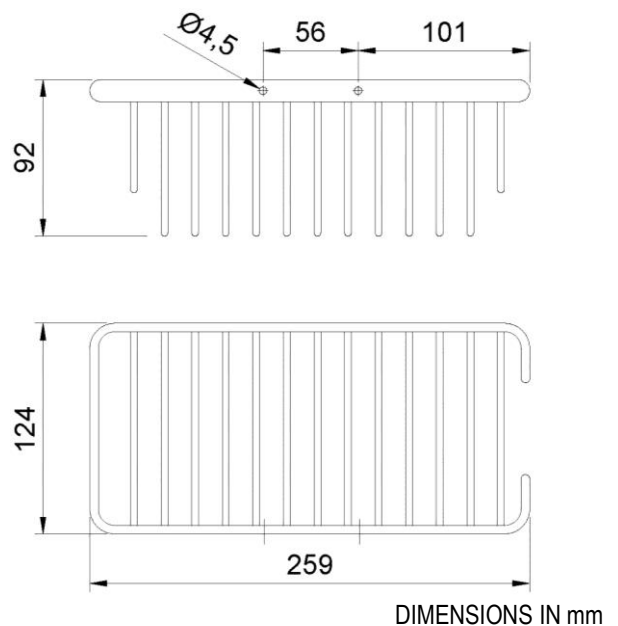

Soap basket

- Rectangular soap basket.
- Suitable for collectivities.
- Resistance and durability.

TECHNICAL DATA

- Made of chrome plated brass, polish finished.
- Dimensions: 92 height x 259 width x 124 depth (mm).
- Fixing components included. Fixing hidden.

SUGGESTED TEXT FOR PRESCRIPTION

NOFER, rectangular soap dish of chrome plated brass, polish finished. Dimensions: 92 height x 259 width x 124 depth (mm).

TECHNICAL DRAWING

NOFER S.L.
 Avenida de la fama, 118
 08940 · Cornellà de Llobregat (Barcelona)
 Tel +34 934 742 423 · Fax +34 934 743 548
 export@nofer.com · www.nofer.com