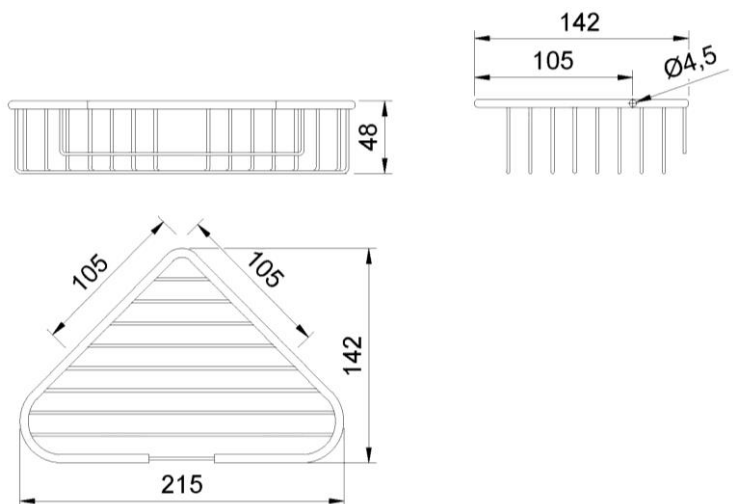

soap basket

- Triangular soap basket.
- Suitable for showers in collectivities.
- Durability and resistance to corrosion.
- Available also in bigger size (NOFER 09053.B).

TECHNICAL DATA

- Made of chromed brass, polish finish.
- Dimensions: 48 height x 215 width x 142 depth (mm).
- Fixing components included. Fixing hidden.

SUGGESTED TEXT FOR PRESCRIPTION

Corner soap dish NOFER, made of chromed brass, polish finish.
Dimensions: 48 height x 215 width x 142 depth (mm).

TECHNICAL DRAWING

DIMENSIONS IN mm

NOFER S.L.
Avenida de la fama, 118
08940 · Cornellà de Llobregat (Barcelona)
Tel +34 934 742 423 · Fax +34 934 743 548
nofer@nofer.com · www.nofer.com