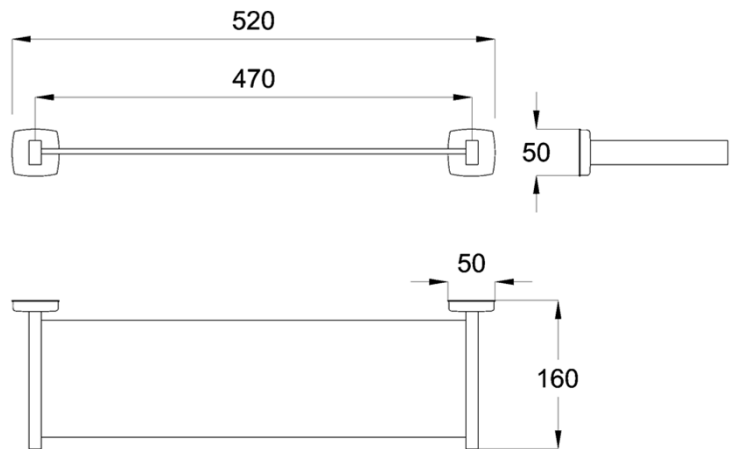

Stainless steel shelf

- Shelf in stainless steel.
- Suitable for public bathrooms and collectivities.
- Resistance and durability.
- Easy to install and clean.

TECHNICAL DETAILS

- Made in stainless steel, satin finish. Also available in polish finish (NOFER 09048.B).
- Dimensions: 50 height, 470 width x 160 depth (mm).
- Hidden wall fixation. Screws included.

SUGGESTED TEXT FOR PRESCRIPTION

NOFER shelf made of satin finished stainless steel. Dimensions: 50 height, 470 width x 160 depth (mm).

TECHNICAL DRAWING

DIMENSIONS IN mm

NOFER S.L.
 Avenida de la fama, 118
 08940 · Cornellà de Llobregat (Barcelona)
 Tel +34 934 742 423 · Fax +34 934 743 548
 nofer@nofer.com · www.nofer.com