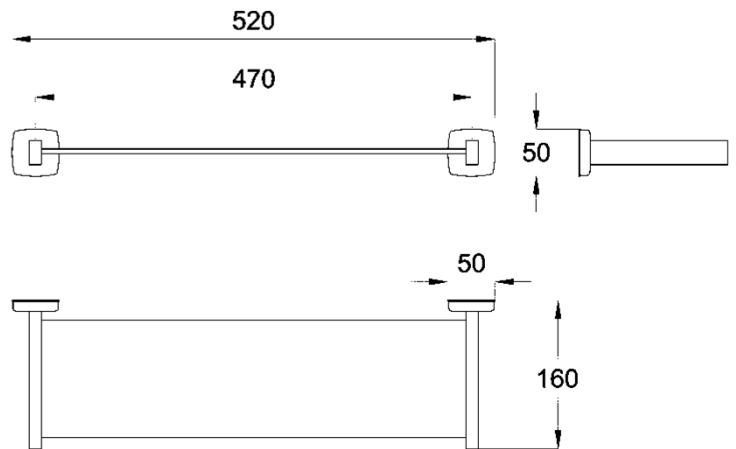

Stainless steel shelf

- Shelf in stainless steel.
- Suitable for public bathrooms and collectivities.
- Resistance and durability.
- Easy to install and clean.

TECHNICAL DETAILS

- Made of stainless steel, polish finished. Also available satin finished (NOFER 09048.S).
- Dimensions: 50 height x 470 width x 160 depth (mm).
- Hidden wall fixation. Screws included.

SUGGESTED TEXT FOR PRESCRIPTION

NOFER shelf made in polish finished stainless steel. Dimensions: 50 height x 470 width x 160 depth (mm).

TECHNICAL DRAWING

DIMENSIONS IN mm.

NOFER S.L.  
 Avenida de la fama, 118  
 08940 · Cornellà de Llobregat (Barcelona)  
 Tel +34 934 742 423 · Fax +34 934 743 548  
 export@nofer.com · www.nofer.com