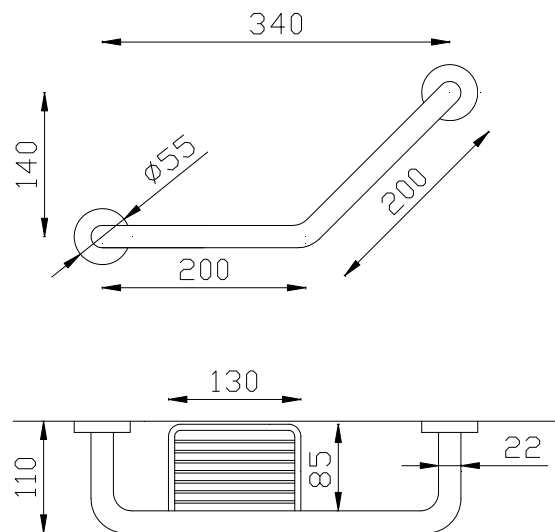

Grab bar with soap dish

- Suitable for bathtubs and showers.
- Durability and resistance to corrosion.
- Soap basket reversible.

TECHNICAL DATA

- Made of stainless steel.
- Dimensions: 195 high x 395 wide x 110 deep mm.
- Wall fixing screws included.

SUGGESTED TEXT FOR PRESCRIPTION

Grab bar NOFER or similar, with soap dish. Made in stainless steel. Dimensions: 195 high x 395 wide x 110 deep mm.

TECHNICAL DRAWING

Dimensions in mm

NOFER S.L.
 Avenida de la fama, 118
 08940 · Cornellà de Llobregat (Barcelona)
 Tel +34 934 742 423 · Fax +34 934 743 548
 nofer@nofer.com · www.nofer.com