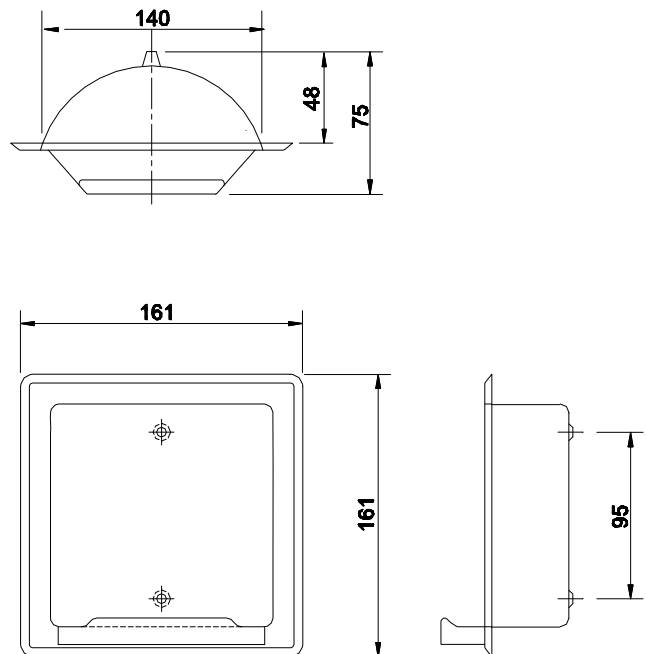

Built in stainless steel soap dish

- Built in stainless steel soap dish.
- Polish finished.
- Durability and resistance.
- Suitable for collectivities.
- Easy to install and clean.

TECHNICAL DATA

- Made in polish finished stainless steel.
- Dimensions: high 161 x width 161 x depth 75 mm.
- Maintenance: stainless steel needs maintenance because dust can eventually damage the chrome in stainless steel. We recommend monthly cleaning with our special product.

SUGGESTED TEXT FOR PRESCRIPTION

NOFER or similar, built in soap dish made in polish finished stainless steel. Dimensions: 161 high x 161 width x 75 mm depth.

TECHNICAL DRAWING

NOFER S.L.
 Avenida de la fama, 118
 08940 · Cornellà de Llobregat (Barcelona)
 Tel +34 934 742 423 · Fax +34 934 743 548
 export@nofer.com · www.nofer.com