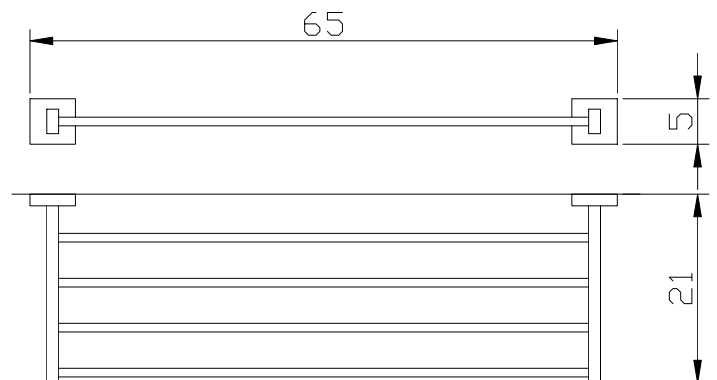

Stainless steel towel rail shelf

- Wall mounted stainless steel shelf with towel rail.
- Durability and resistance against rust and corrosion.
- Suitable for public areas.
- Polish finish.

TECHNICAL DATA

- Made of stainless steel.
- Dimensions: 50 high x 650 wide x 210 deep mm.
- Maintenance: stainless steel needs maintenance because dust can eventually damage the chrome in stainless steel. We recommend monthly cleaning with our special product.

SUGGESTED TEXT FOR PRESCRIPTION

NOFER or similar wall mounted stainless steel shelf with towel rail. Dimensions: 50 high x 650 wide x 210 deep mm.

ESQUEMA DIMENSIONAL

Dimensions in cm

NOFER S.L.
 Avenida de la fama, 118
 08940 · Cornellà de Llobregat (Barcelona)
 Tel +34 934 742 423 · Fax +34 934 743 548
 export@nofer.com · www.nofer.com