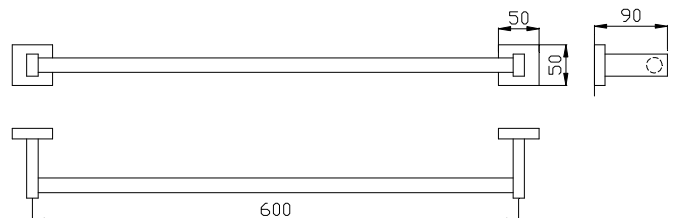

TECHNICAL DRAWING

NOFER S.L.
Avenida de la fama, 118
08940 · Cornellà de Llobregat (Barcelona)
Tel +34 934 742 423 · Fax +34 934 743 548
nofer@nofer.com · www.nofer.com

Productos
Relacionados

09025.B

09030.B

09047.S

09049.S

09034.B

09033.B