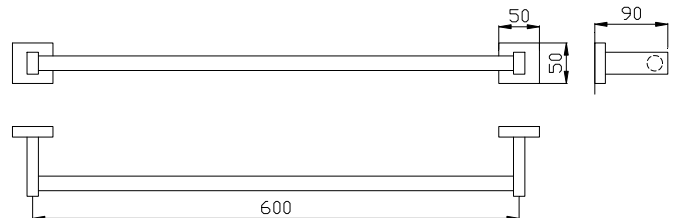

TOWEL BAR

CODE 09028.S

Towel bar

- Made in stainless steel.
- Suitable for collectivities.
- Resistance and durability against rust and corrosion.
- Satin finish. Also available in polish finish (NOFER 09028.B).

TECHNICAL DETAILS

- Made in satin finished stainless steel.
- Dimensions: 600 mm width x 90 mm depth x 50 mm high, Ø bar 19 mm.
- Hidden wall fixing.
- Fixing material included.
- Maintenance: stainless steel needs maintenance because dust can eventually damage the chrome in stainless steel. We recommend monthly cleaning with our special product.

SUGGESTED TEXT FOR PRESCRIPTION

NOFER or similar towel rail, made in stainless steel. Dimensions: 600 mm width x 90 mm depth x 50 mm high, Ø bar 19 mm.

TECHNICAL DRAWING

NOFER S.L.
 Avenida de la fama, 118
 08940 · Cornellà de Llobregat (Barcelona)
 Tel +34 934 742 423 · Fax +34 934 743 548
 nofer@nofer.com · www.nofer.com