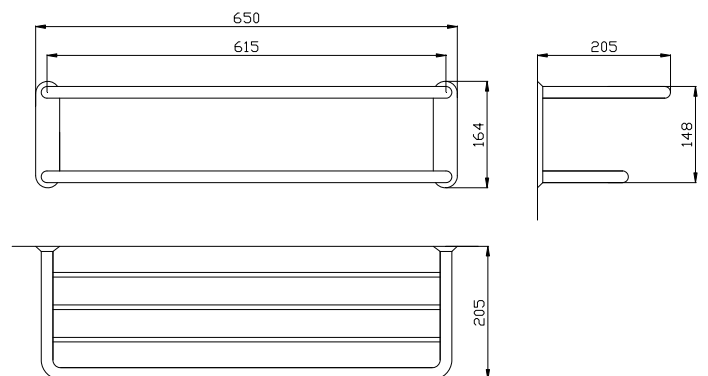

Towel shelf with lower bar

- Durability and resistance.
- Suitable for public places and collectivities.
- Easy to install and clean.
- Polish finished. Also available in satin finished (NOFER 09023.S).

TECHNICAL DETAILS

- Made of stainless steel.
- Dimensions: 164 height x 650 width x 205 depth (mm).
- Wall fixing with four points.
- Fixing material included.

SUGGESTED TEXT FOR PRESCRIPTION

NOFER or similar towel rail with shelf, made of stainless steel.  
Dimensions: 164 height x 650 width x 205 depth (mm).

DIMENSIONAL DRAWING

DIMENSIONS IN mm.

NOFER S.L.  
Avenida de la fama, 118  
08940 · Cornellà de Llobregat (Barcelona)  
Tel +34 934 742 423 · Fax +34 934 743 548  
export@nofer.com · www.nofer.com

Related Products