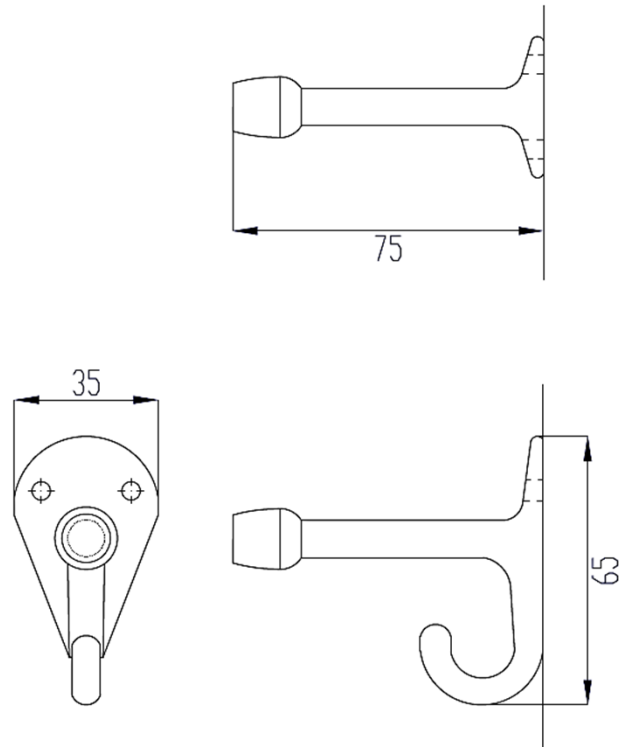

Cromed brass hook

- Chromed brass hook.
- Polish finished chromed brass.
- Suitable for bathrooms and locker rooms.
- Durability and resistance.
- Equipped with a rubber block.
- Wall fixing materials included.

TECHNICAL DATA

- Made of polish finished chromed brass and rubber.
- Dimensions: 65 height x 35 width x 75 depth (mm).

SUGGESTED TEXT FOR PRESCRIPTION

NOFER hook or similar, made of polish finished chromed brass and rubber.
Dimensions: 65 height x 35 width x 75 depth (mm).

DIMENSIONAL DRAWING

NOFER S.L.
Avenida de la fama, 118
08940 · Cornellà de Llobregat (Barcelona)
Tel +34 934 742 423 · Fax +34 934 743 548
export@nofer.com · www.nofer.com

Related Products