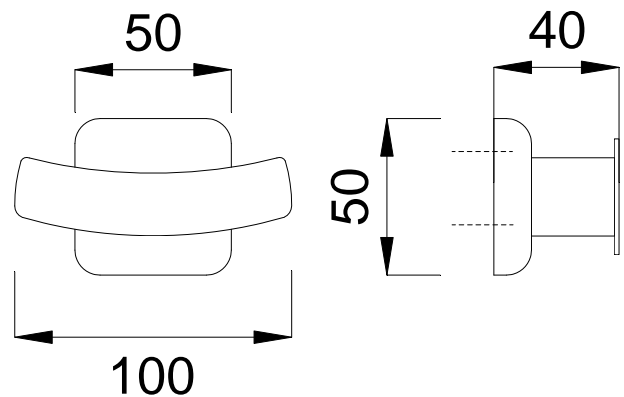

Stainless steel hook

- Stainless steel hook.
- Suitable for lavatories, bathrooms or changing rooms.
- Resistance and durability.
- Satin finished stainless steel. Also available polish finished (NOFER 09017.B).

TECHNICAL DATA

- Made in AISI 304 stainless steel.
- Dimensions: 100 mm width, 50 mm high, 40 mm depth.
- Hidden wall fixations.
- Fixing material included.
- Maintenance: stainless steel needs maintenance because dust can eventually damage the chrome in stainless steel. We recommend monthly cleaning with our special product.

SUGGESTED TEXT FOR PRESCRIPTION

NOFER or similar, hook made in stainless steel satin finished.
Dimensions: 100 mm width, 50 mm high, 40 mm depth.

TECHNICAL DRAWING

NOFER S.L.
Avenida de la fama, 118
08940 · Cornellà de Llobregat (Barcelona)
Tel +34 934 742 423 · Fax +34 934 743 548
export@nofer.com · www.nofer.com