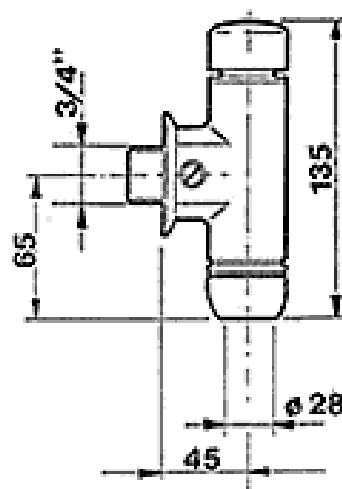

Temporized flushometer

- Temporized WC flushometer for vertical wall mounting.
- Push button operation.
- Durability and resistance against rust.
- Suitable for public and continuous use.
- Easy to clean.

TECHNICAL DATA

- Sturdy construction of chrome-plated brass.
- Minimum dynamic water pressure: 1 bar.
- Dimensions : 135 mm height x 70 mm depth
- Flush volume: 6 to 9 liters (adjustable).
- Shut-off valve and built-in flow control.
- Chrome-plated escutcheon included.
- Water inlet 3/4 " G male thread.
- Outlet for Ø 26 – 28 mm pipe.
- Flow rate: 1,5 l/s (1 bar), 2,25 l/s (2 bar), 2,75 l/s (3 bar).

SUGGESTED TEXT FOR PRESCRIPTION

Temporized WC flushometer for vertical wall mounting NOFER or similar, chrome-plated brass. Wall escutcheon included. Water inlet 3/4 " G male thread and outlet for Ø 26 – 28 mm pipe. Dimensions : 135 mm height x 70 mm depth.

TECHNICAL DRAWING

DIMENSIONS IN mm.

NOFER S.L.  
 Avenida de la fama, 118  
 08940 · Cornellà de Llobregat (Barcelona)  
 Tel +34 934 742 423 · Fax +34 934 743 548  
 export@nofer.com · www.nofer.com

Related Products