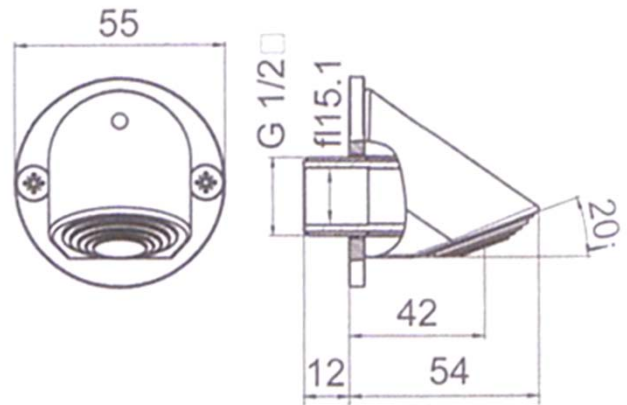

Wall mounted shower head

- Wall mounted shower head.
- Sturdy and vandalproof.
- Suitable for colectivities and high frequency places.

TECHNICAL DATA

- Made of chromed brass.
- Equipped with nut connection and Hallen key.
- Dimensions: 55 height x 55 width x 54 depth (mm).

SUGGESTED TEXT FOR PRESCRIPTION

NOFER or similar, wall mounted shower head made of chromed brass. Vandalproof . Dimensions: 55 height x 55 width x 54 depth (mm).

TECHNICAL DRAWING

NOFER S.L.
 Avenida de la fama, 118
 08940 · Cornellà de Llobregat (Barcelona)
 Tel +34 934 742 423 · Fax +34 934 743 548
 export@nofer.com · www.nofer.com