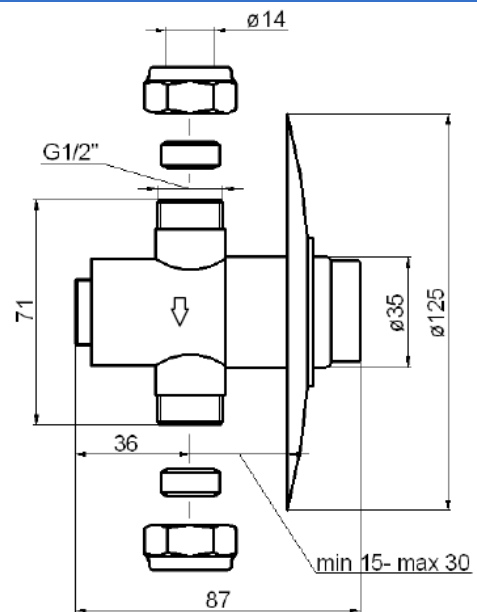

Self closing shower faucet with push button

- Self closing shower faucet with push button.
- Wall mounted installation.
- Sturdy, suitable for collectivities and continuous use.

TECHNICAL DATA

- Made in chromed brass.
- Timer: 15 ± 5 seconds (at 3 bar).
- Work pressure: 1 bar minimum, 6 bar maximum.
- Recommended pressure: 2 – 4 bar.
- Work temperature: 5 – 65 °C.
- Flow rate: 0,62 m³/h.
- Maximum dimensions: Ø 125 mm, 87 mm depth (The most viewed part is recessed).

SUGGESTED TEXT FOR PRESCRIPTION

NOFER self closing shower faucet with push button. Made in chromed brass. Timer: 15 ± 5 seconds (at 3 bar).

TECHNICAL DRAWING

NOFER S.L.
 Avenida de la fama, 118
 08940 · Cornellà de Llobregat (Barcelona)
 Tel +34 934 742 423 · Fax +34 934 743 548
 export@nofer.com · www.nofer.com