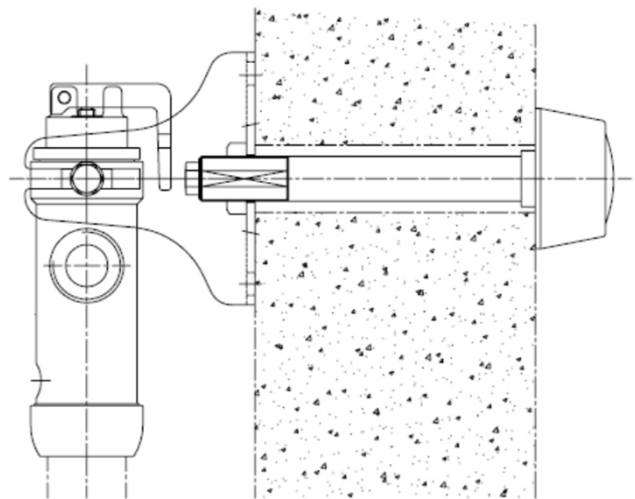

Flushometer set

- Flushometer set for WC.
- The set includes: fluxometer, push button and fixation flange.
- Vandal proof, for installation through the wall. Suitable for 10 cm wall thickness. Also available for installation in NOFER 13123 and 13124 compact equipments and other wall thicknesses (please consult us).
- Sturdy, suitable for collectivities, continuous use and environments with a high security demand.

TECHNICAL DATA

- Body made in chromed brass. Push button made in stainless steel.
- Push button dimensions: Ø 45 mm, 27 mm depth.
- Operating water pressure : 3 – 6 bar.
- Timed to 10 seconds aprox.
- Water inlet 1" G male threat.
- Water outlet for Ø 26 – 28 mm pipe.
- Flow rate 25 l/min aprox.
- Consum: 6 liters.

SUGGESTED TEXT FOR PRESCRIPTION

NOFER or similar flushometer set. The set includes fluxometer, push button and fixation flange. Push button dimensions: Ø 45 mm, 27 mm depth.

TECHNICAL DRAWING

NOFER S.L.  
 Avenida de la fama, 118  
 08940 · Cornellà de Llobregat (Barcelona)  
 Tel +34 934 742 423 · Fax +34 934 743 548  
 export@nofer.com · www.nofer.com