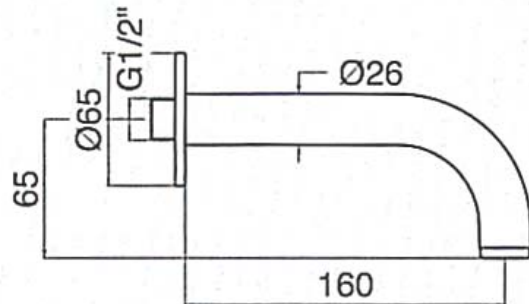

Wall mounted curved spout

- Wall mounted curved spout.
- Sturdy and vandalproof.
- Not edges at all for ensure a safety use.
- Suitable for collectivities and high frequency use range.

TECHNICAL DATA

- Made in chromed brass.
- Dimensions: 160 mm depth x 65 mm high. Wall support Ø 65. Spout Ø 26 mm.
- Water inlet: G1/2 ".

SUGGESTED TEXT FOR PRESCRIPTION

NOFER or similar, counter top mounted made in chromed brass.
 Dimensions: 160 mm depth x 65 mm high. Wall support Ø 65 mm.
 Spout Ø 26 mm.

TECHNICAL DRAWING

Dimensions in mm