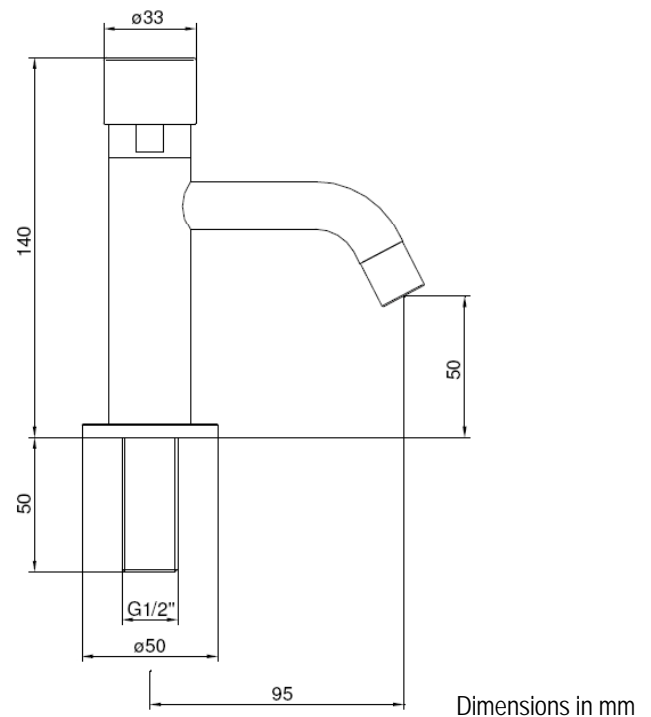

**Self closing push button tap basin**

- Self closing push button tap basin one water.
- Designed for install over the counter.
- Durability and resistance against corrosion
- Designed for public areas and a lot transit and use.
- Low maintenance and easy cleaning.

**TECHNICAL DATAS**

- Made in chromed brass.
- Internal parts anticorrosion
- Maximum sizes: 140 high x 50 wide x 120 deep mm.
- Connection: G1/2".
- Water timer: 15 seconds at 3 bar.
- Recommended temperature: between 5 y 70 °C.
- Recommended pressure: 2 – 4 bar.
- Pressure : min. 0.5 bar, max. 8 bar.
- Limited with a caudal of 6 l/min.

**DIMENSIONAL SCHEME**

**SUGGESTED TEXT FOR PRESCRIPTION**

NOFER or similar self closing push button tap basin one water or similar made in chromed brass. Dimensions: 140 high x 50 wide x 120 deep mm.

NOFER S.L.  
 Avenida de la fama, 118  
 08940 · Cornellà de Llobregat (Barcelona)  
 Tel +34 934 742 423 · Fax +34 934 743 548  
 export@nofer.com · www.nofer.com