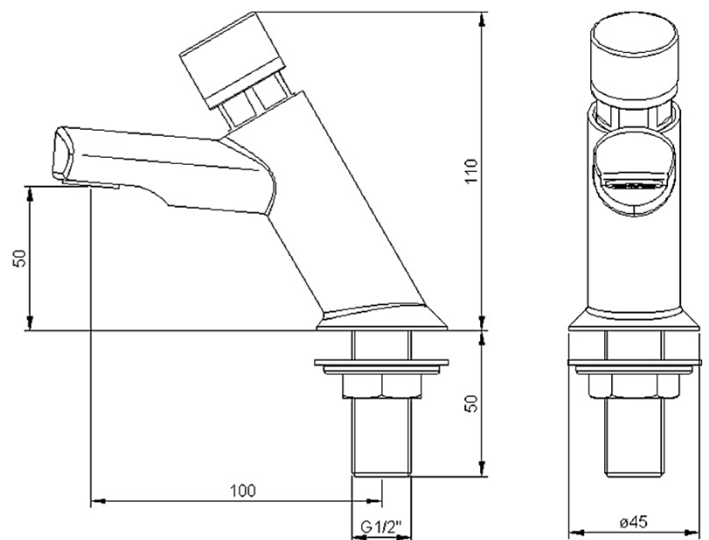

Push button self-closing tap for wash basin

- Push button tap for wash basin.
- Designed to be installed on countertop.
- Fixed spout.
- Durability and resistance against rust and corrosion.
- Designed for public spaces.
- Easy to clean.

TECHNICAL DATA

- Made of chromed brass.
- Dimensions: 110 height x 45 width (mm).
- Connection: outerthread G1/2".
- Timer: 15 seconds at 3 bar (not adjustable).
- Function pressure: min. 1 bar, max. 6 bar.
- Recommended pressure: 2-4 bar.
- Function recommended temperature: between 5 and 65 °C.
- Flow: 0,64 m³/h (1 bar).

SUGGESTED TEXT FOR PRESCRIPTION

NOFER push button self-closing tap to install on countertop. Made of chromed brass. Fixed spout. Dimensions: 110 height x 45 width (mm).

TECHNICAL DRAWING

DIMENSIONS IN MM