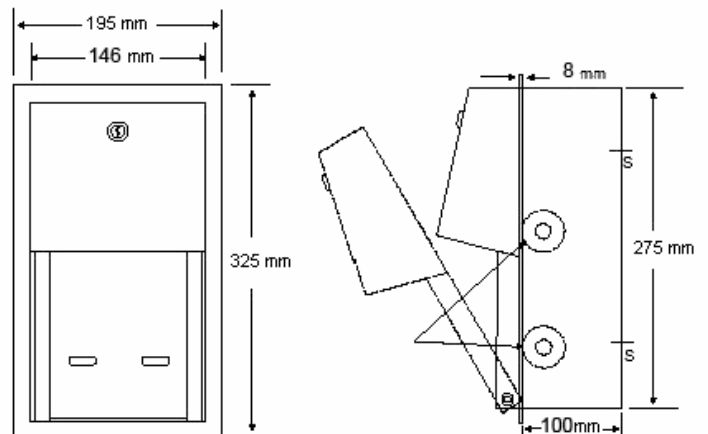

TECHNICAL DRAWING

NOFER S.L.
Avenida de la fama, 118
08940 - Cornellà de Llobregat (Barcelona)
Tel +34 934 742 423 · Fax +34 934 743 548
nofer@nofer.com · www.nofer.com

Related Products

5015.S

5101.S

5105.S

5107.S

5109.S

5200.S