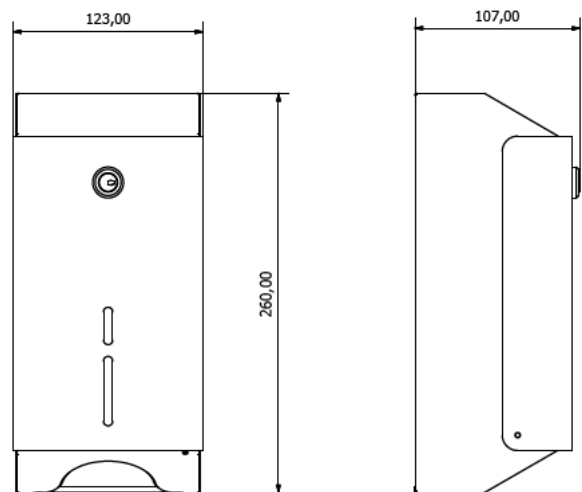

Double bulkpack toilet dispenser

- Toilet tissue dispenser to fix to wall.
- Suitable for 2 standard bulkpack packages.
- Frontal loading, with security lock and key.
- Durability and resistance to corrosion.
- Content viewer.
- Stainless steel satin finish. Also available in polish finish (NOFER 05107.B).

TECHNICAL DATA

- Made of stainless steel.
- Dimensions: 260 high x 123 wide x 107 deep mm.
- Consumable: standard bulkpack packages, NOFER 06008.
- Maintenance: Stainless steel needs maintenance because dust can eventually damage the chrome in stainless steel. We recommend monthly cleaning with our special product.

SUGGESTED TEXT FOR PRESCRIPTION

Double bulkpack toilet dispenser NOFER or similar, in stainless steel, to fix to wall. Suitable for 2 standard bulkpack packages. With content viewer and security lock. Dimensions: 260 high x 123 wide x 107 deep mm.

TECHNICAL DRAWING

Dimensions in mm

NOFER S.L.  
 Avenida de la fama, 118  
 08940 · Cornellà de Llobregat (Barcelona)  
 Tel +34 934 742 423 · Fax +34 934 743 548  
 nofer@nofer.com · www.nofer.com

Related Products