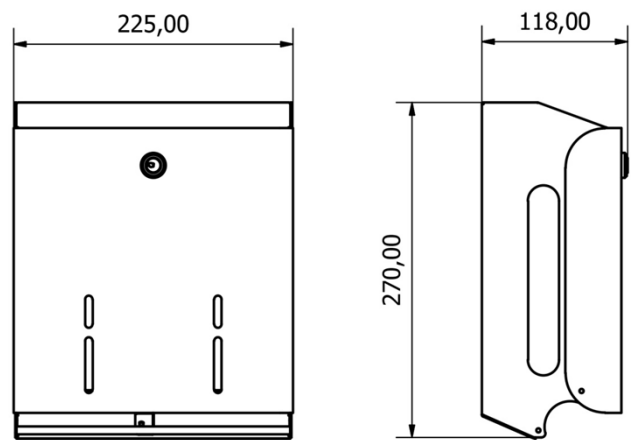

Toilet tissue dispenser

- Toilet tissue dispenser to fix to wall.
- Suitable for 4 domestic toilet paper rolls.
- Frontal loading, with security lock and key.
- Durability and resistance to corrosion.
- Content viewer.
- Stainless steel satin finish. Also available in polish finish (NOFER 05105.B).

TECHNICAL DATA

- Made of stainless steel.
- Dimensions: 270 height x 225 width x 118 depth (mm).
- Consumable: domestic toilet paper rolls.
- Maintenance: stainless steel needs maintenance because dust can eventually damage the chromium (Cr) content in stainless steel. We recommend monthly cleaning with a stainless steel special cleaner.

SUGGESTED TEXT FOR PRESCRIPTION

NOFER toilet tissue dispenser, made of stainless steel. Surface mounted. Suitable for 4 toilet paper rolls. With content viewer and security lock. Dimensions: 270 height x 225 width x 118 depth (mm).

TECHNICAL DRAWING

DIMENSIONS IN mm

NOFER S.L.
 Avenida de la fama, 118
 08940 · Cornellà de Llobregat (Barcelona)
 Tel +34 934 742 423 · Fax +34 934 743 548
 export@nofer.com · www.nofer.com

Related Products