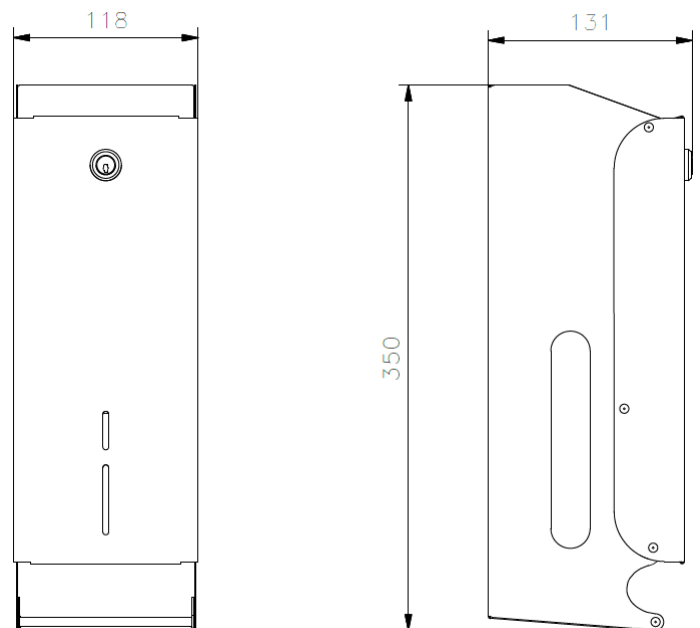

**Triple toilet roll dispenser**

- Toilet roll dispenser in stainless steel.
- Suitable for 3 toilet rolls.
- To fix to wall.
- Content viewer.
- Frontal refilling. With security lock and key included.
- Durability and resistance to dust and corrosion.
- Stainless steel white epoxy finish.

**TECHNICAL DATA**

- Made of stainless steel.
- Dimensions: 350 high x 118 wide x 131 deep mm.
- Consumable: domestic toilet rolls (Ø 100 mm) .
- Maintenance: Stainless steel needs maintenance because dust can eventually damage the chrome in stainless steel. We recommend monthly cleaning with our special product.

The picture belongs to NOFER 05102.S

**SUGGESTED TEXT FOR PRESCRIPTION**

Toilet roll dispenser NOFER or similar, in stainless steel to fix to wall. Suitable for 2 domestic toilet rolls. With content viewer and security lock. Dimensions: 350 high x 118 wide x 131 deep mm.

**TECHNICAL DRAWING**

Dimensions in mm

NOFER S.L.  
 Avenida de la fama, 118  
 08940 · Cornellà de Llobregat (Barcelona)  
 Tel +34 934 742 423 · Fax +34 934 743 548  
 nofer@nofer.com · www.nofer.com

**Related Products**