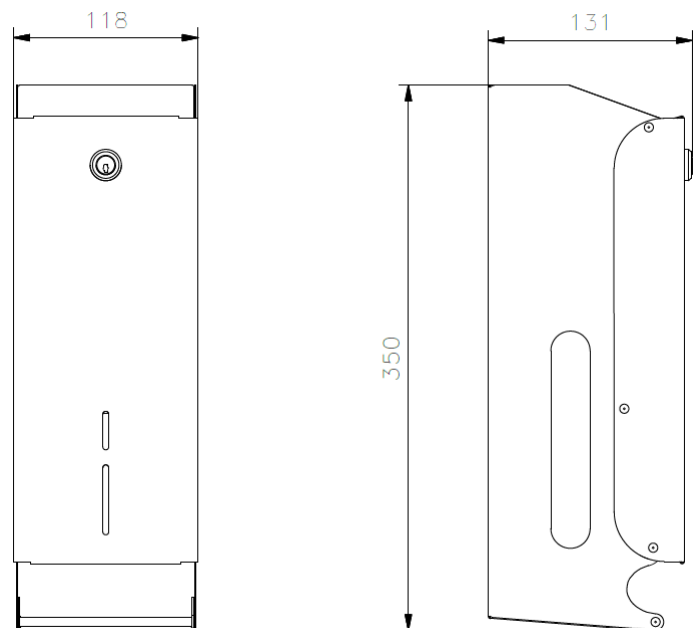

Triple toilet roll dispenser

- Toilet roll dispenser in stainless steel.
- Suitable for 3 toilet rolls.
- To fix to wall.
- Content viewer.
- Frontal refilling. With security lock and key included.
- Durability and resistance to dust and corrosion.
- Stainless steel satin finish.

TECHNICAL DATA

- Made of stainless steel.
- Dimensions: 350 high x 118 wide x 131 deep mm.
- Consumable: domestic toilet rolls (Ø 100 mm) .
- Maintenance: Stainless steel needs maintenance because dust can eventually damage the chrome in stainless steel. We recommend monthly cleaning with our special product.

SUGGESTED TEXT FOR PRESCRIPTION

Toilet roll dispenser NOFER or similar, in stainless steel to fix to wall. Suitable for 2 domestic toilet rolls. With content viewer and security lock. Dimensions: 350 high x 118 wide x 131 deep mm.

TECHNICAL DRAWING

Dimensions in mm

NOFER S.L.
 Avenida de la fama, 118
 08940 · Cornellà de Llobregat (Barcelona)
 Tel +34 934 742 423 · Fax +34 934 743 548
 nofer@nofer.com · www.nofer.com

Related Products